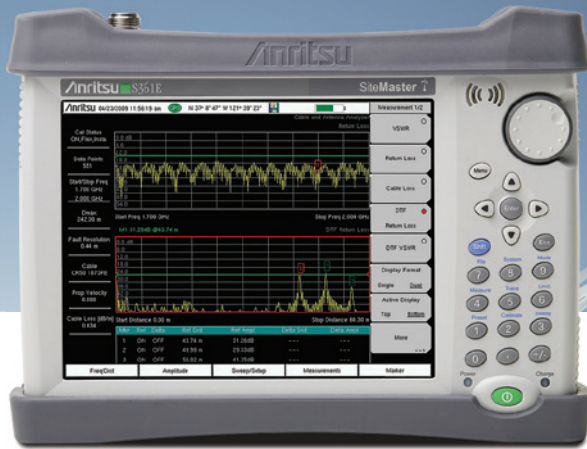

Rent Base Station Installation Test Equipment

Anritsu S361E

RENT, LEASE OR PURCHASE
trsrentelco.com | **866.213.1521**

I was impressed with the excellent service and quick response to get the test equipment shipped the same day. The salesperson was knowledgeable and personable.

IN STOCK AND READY TO SHIP

Anritsu

Anritsu S361E / S362E – SiteMaster

The SiteMaster makes traditional line sweep measurements such as Return Loss, VSWR, Cable Loss and Distance-to-Fault (DTF).

VIAVI

Viavi Solutions TB2000 – SM OTDR/QUAD OTDR

T-BERD 2000 platform OTDR with 5" touchscreen color display, built-in broadband power meter and handheld VFL. Available configured as contractor kits TB2-VWC-FTTA-QUA and TB2000T-ATT-P6.

Kaelus

Kaelus iPA-0707A/iPA-0850A/iPA-1900A/iPA-1921A – PIM Test

The iPA is a battery powered PIM Test Analyzer versatile enough to support multiple test scenarios such as testing at the top of the tower, base of tower, roof top and in-building for DAS systems.

3Z TELECOM